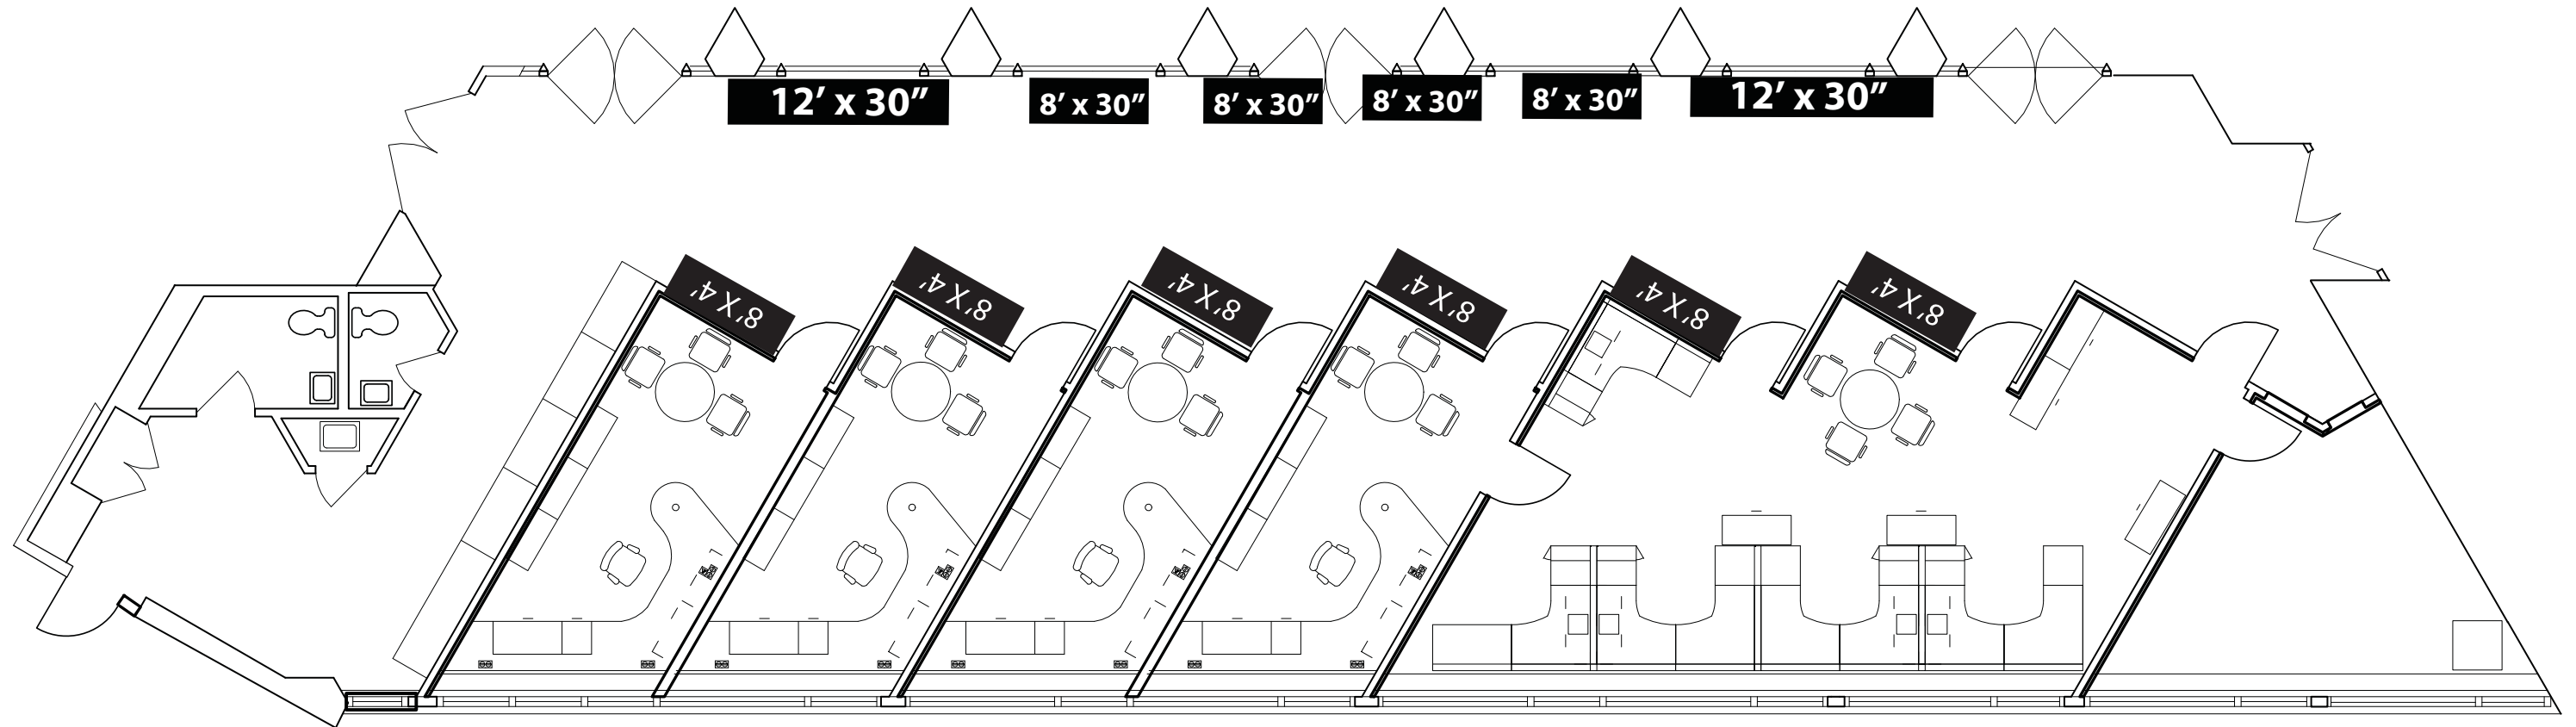

Art in the Wright Place

First Unitarian Society
900 University Bay Dr
Madison WI 53705

Gaebler Living Room

Art in the Wright Place 11

First Unitarian Society
900 University Bay Dr
Madison WI 53705

Loggia

Art in the Wright Place

First Unitarian Society
900 University Bay Dr
Madison WI 53705

Landmark Auditorium

Art in the Wright Place 11.22.15

First Unitarian Society
900 University Bay Dr
Madison WI 53705

Landmark Wing