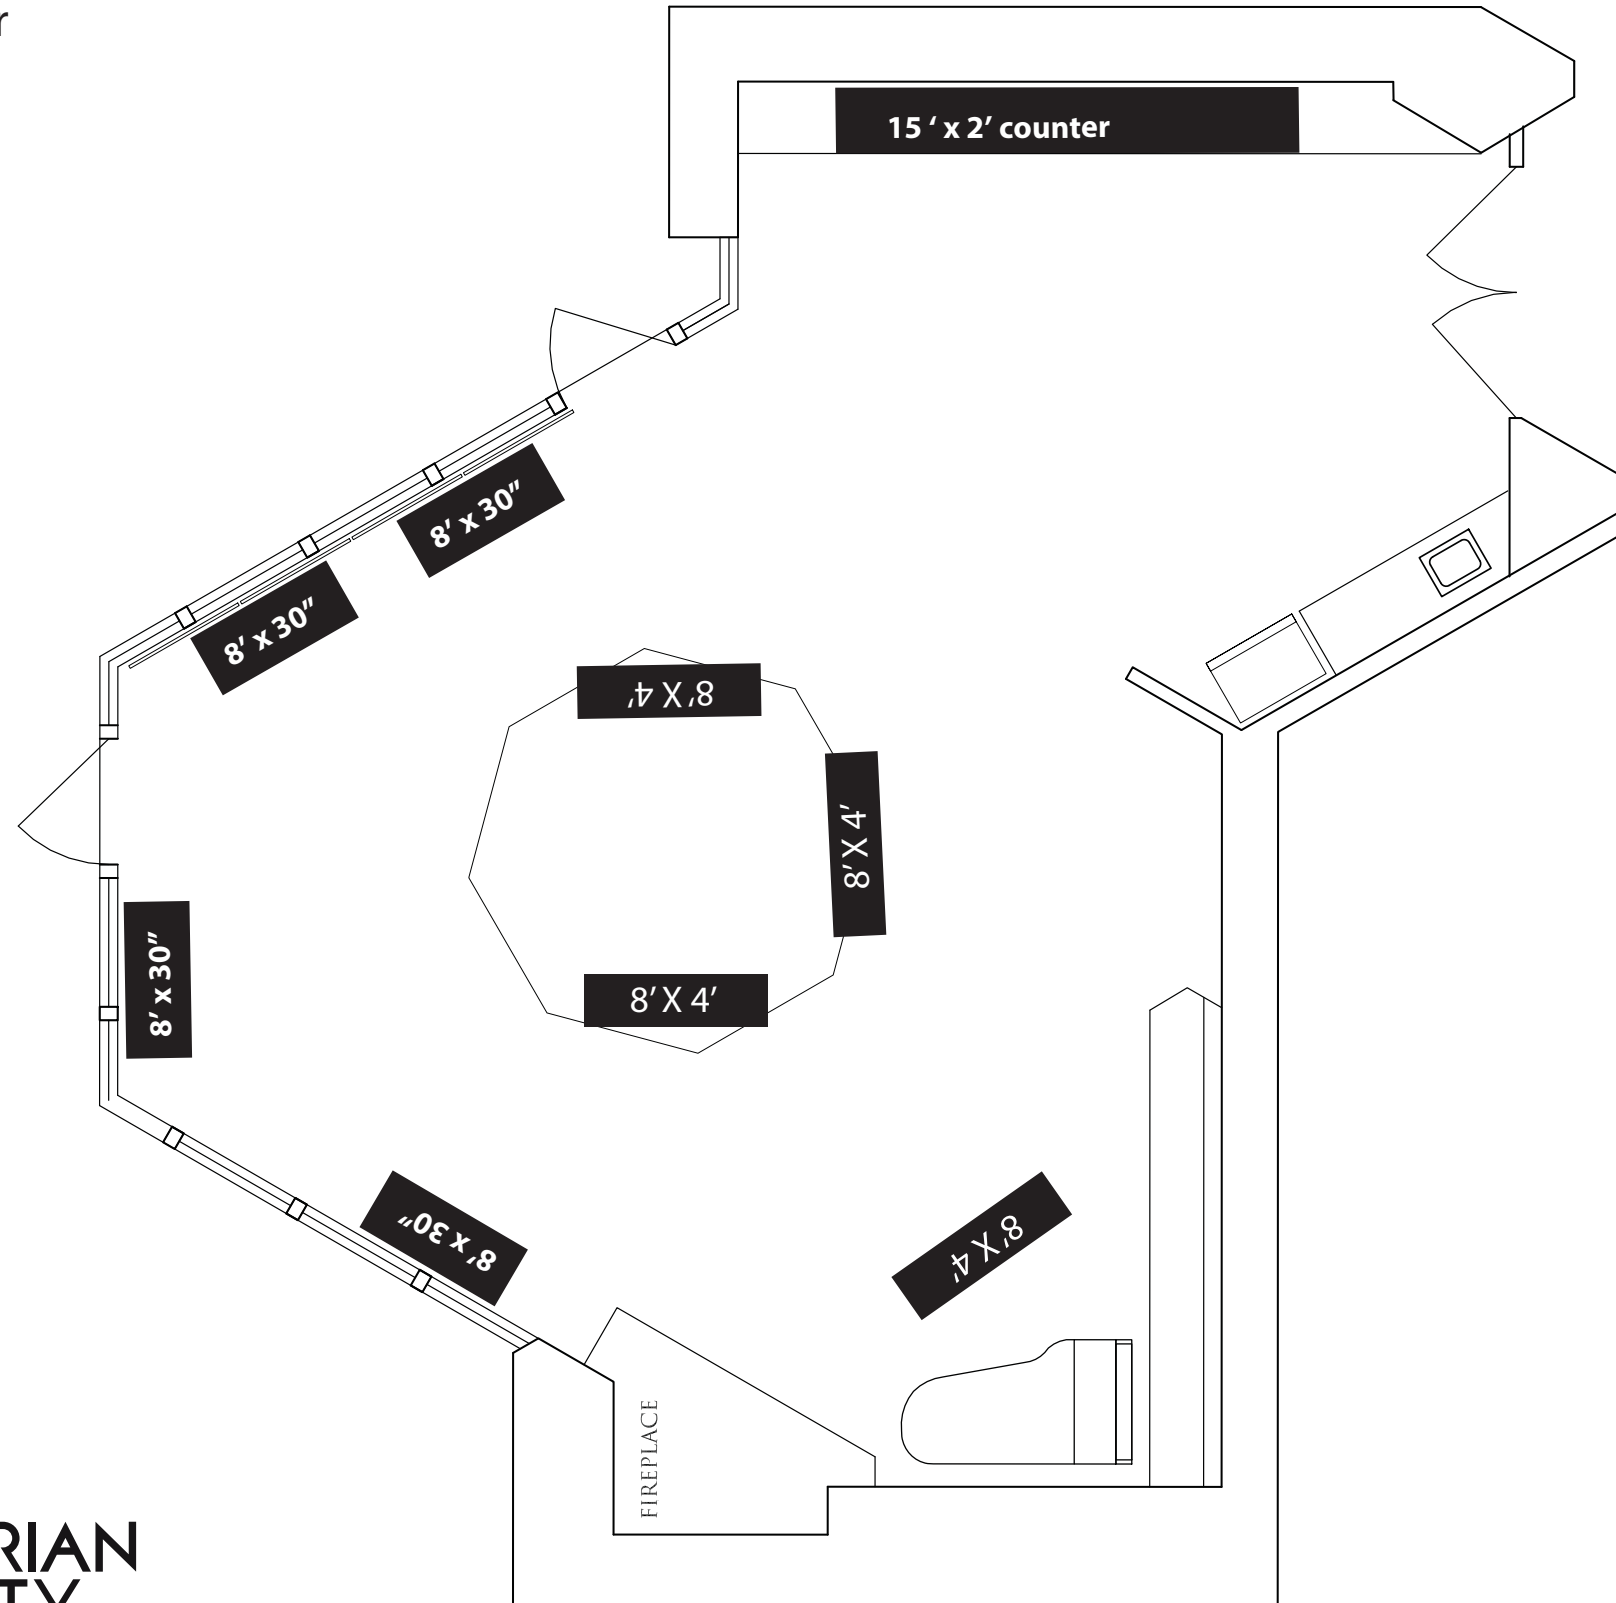

Art in the Wright Place

First Unitarian Society
900 University Bay Dr
Madison WI 53705

Gaebler Living Room

Art in the Wright Place 11

First Unitarian Society
900 University Bay Dr
Madison WI 53705

Loggia

Art in the Wright Place

First Unitarian Society
900 University Bay Dr
Madison WI 53705

Landmark Auditorium

Art in the Wright Place 11.22.15

First Unitarian Society
900 University Bay Dr
Madison WI 53705

Landmark Wing