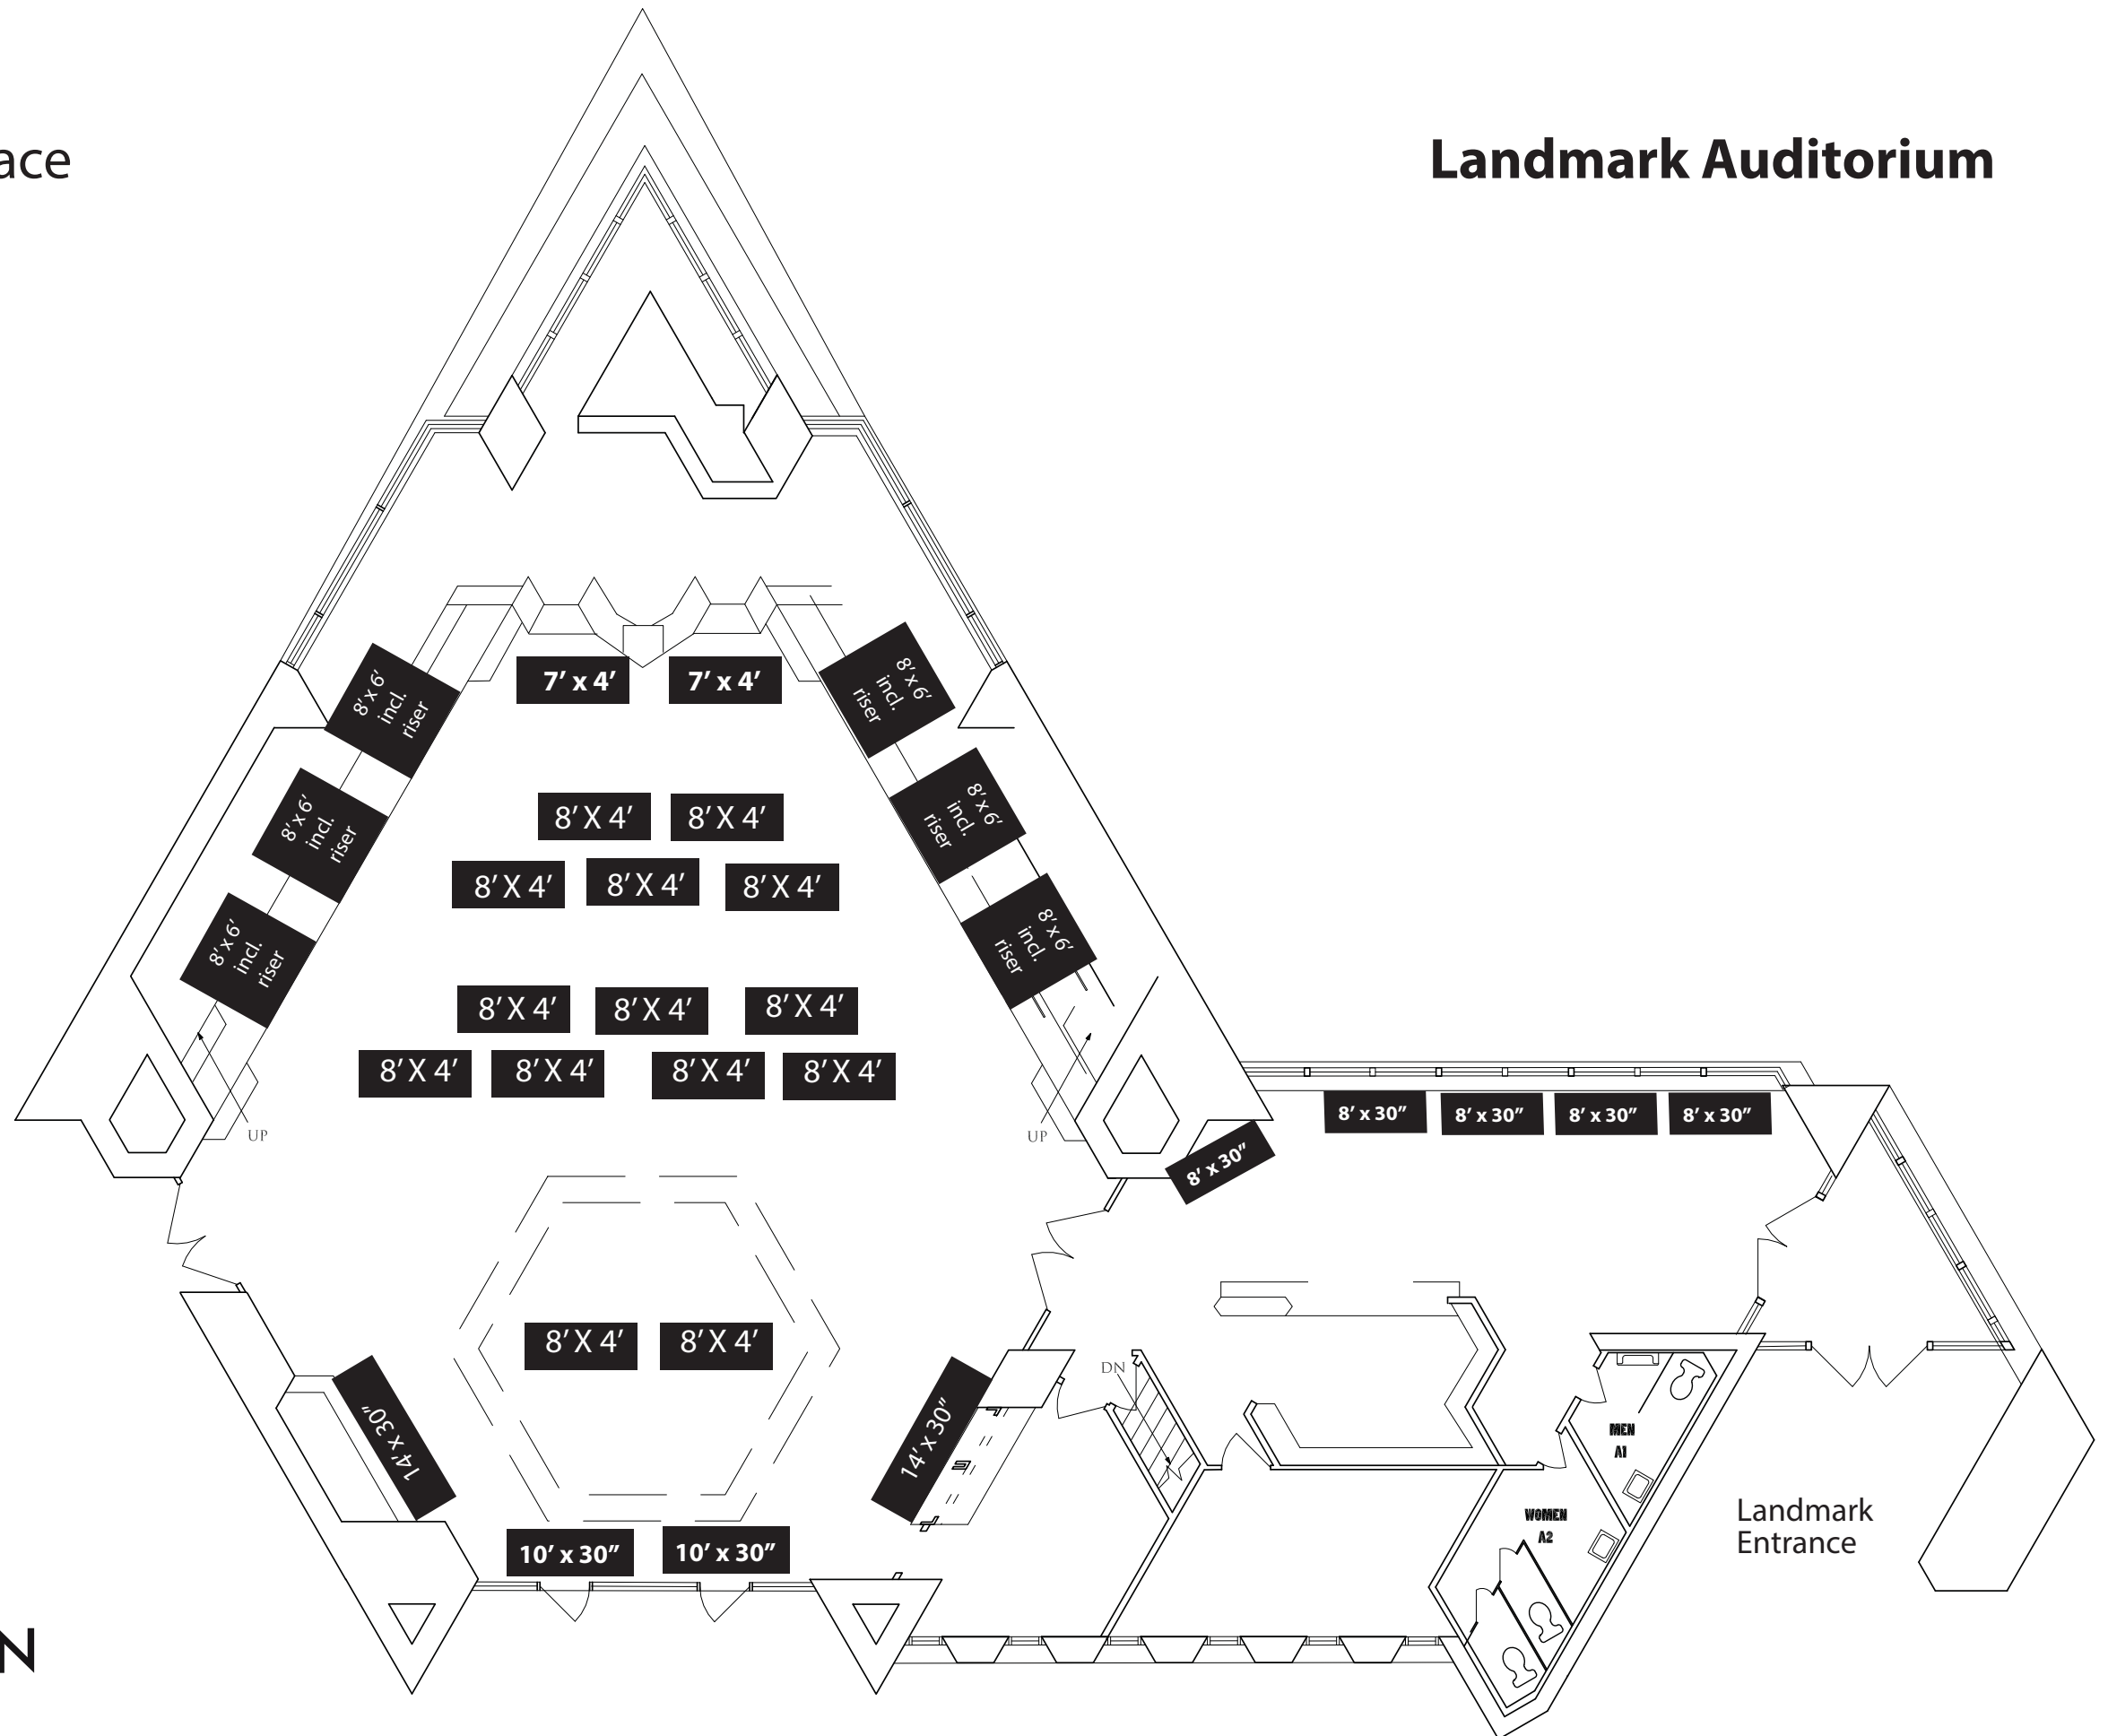

Art in the Wright Place

First Unitarian Society
900 University Bay Dr
Madison WI 53705

Gaebler Living Room

Art in the Wright Place 11

First Unitarian Society
900 University Bay Dr
Madison WI 53705

Loggia

Art in the Wright Place

First Unitarian Society
900 University Bay Dr
Madison WI 53705

Landmark Auditorium

Art in the Wright Place 11.22.15

First Unitarian Society
900 University Bay Dr
Madison WI 53705

Landmark Wing