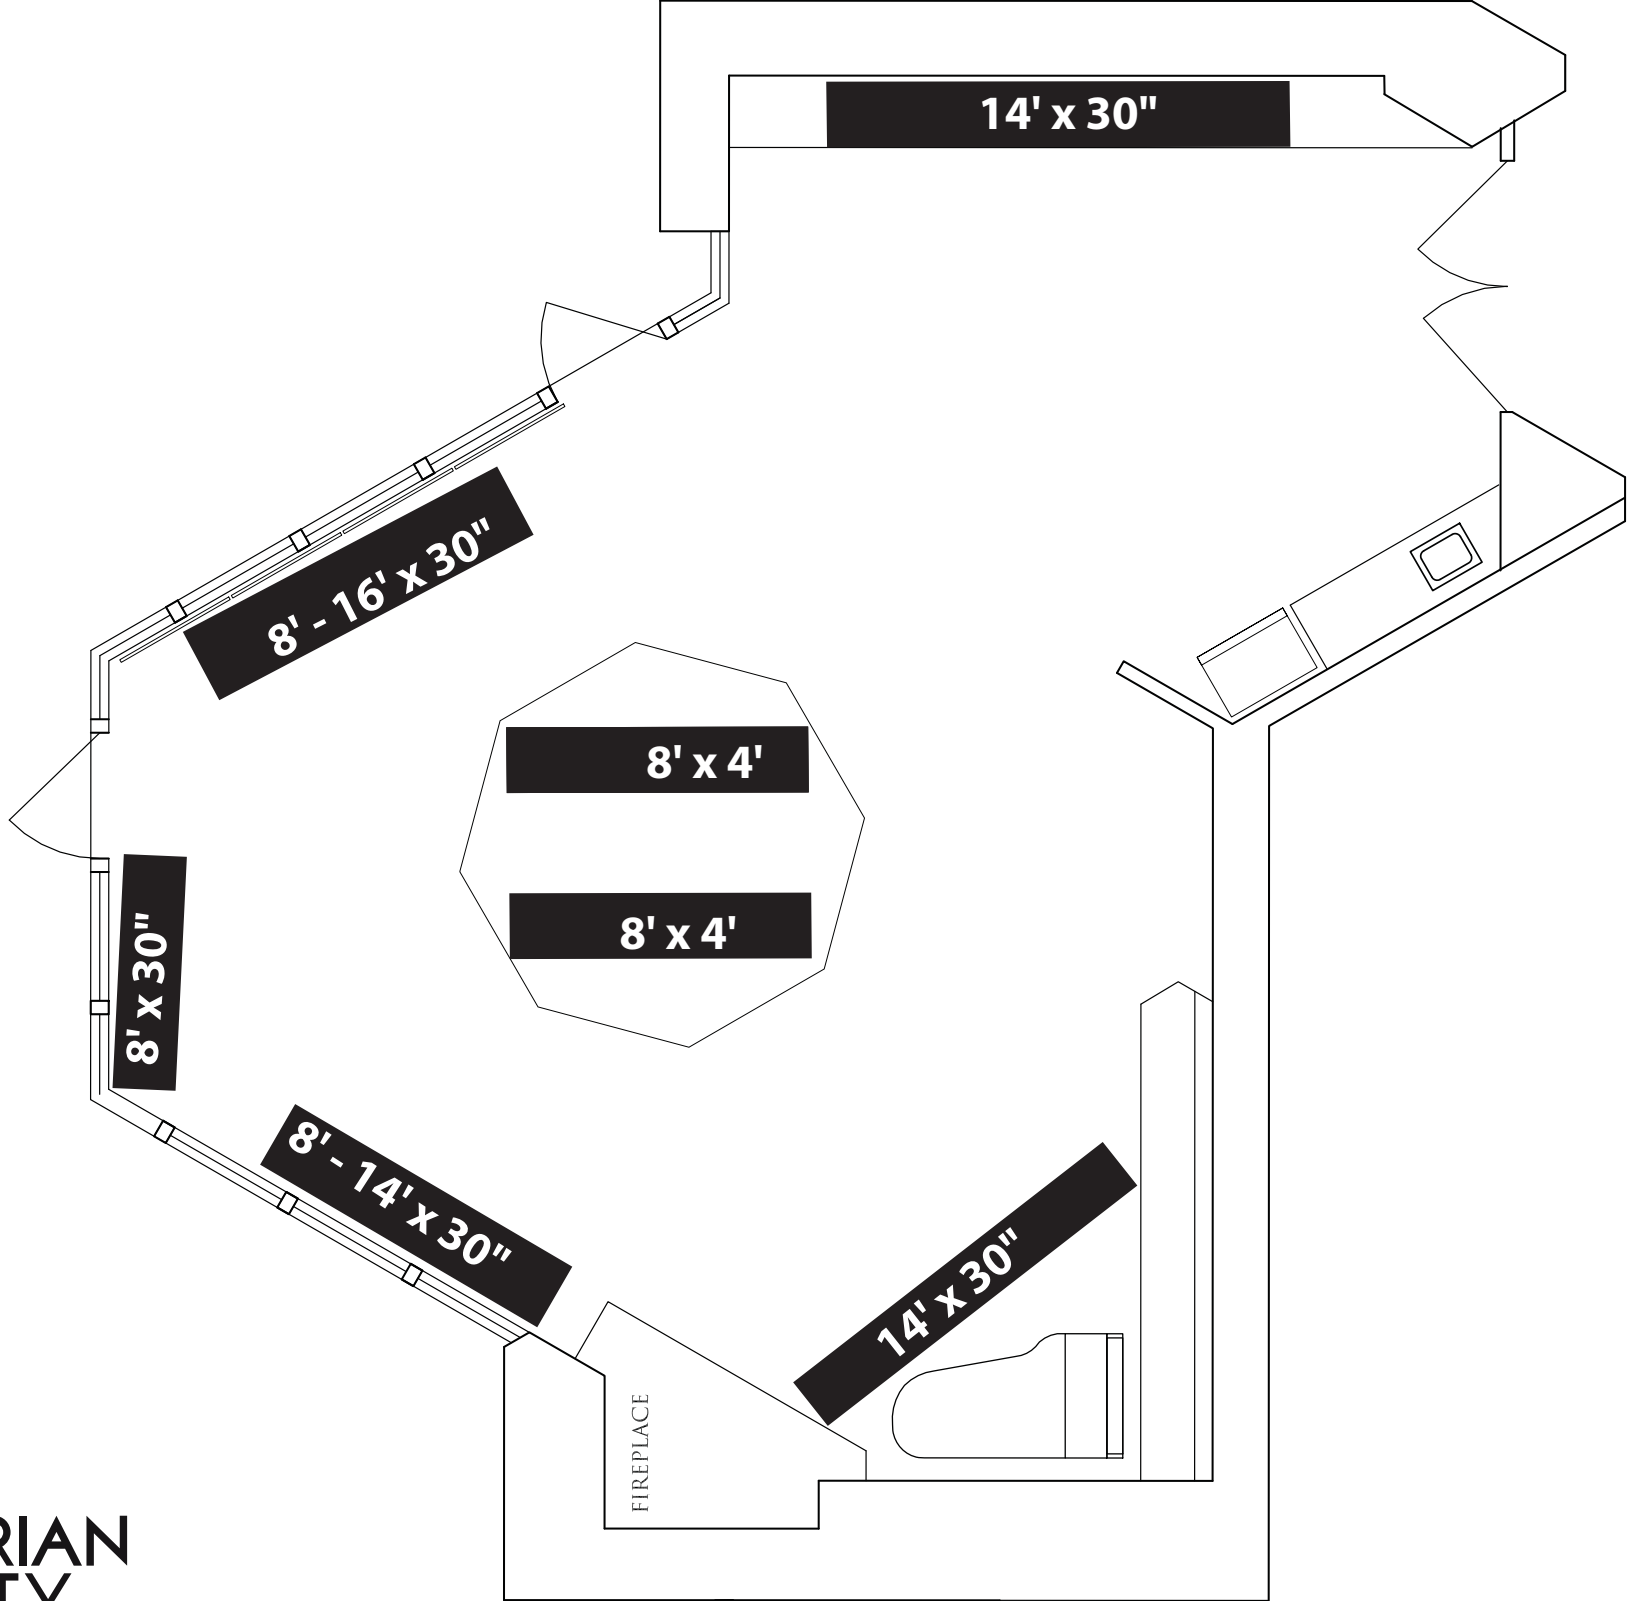

Gaebler Living Room

Loggia

Spaces along this window wall vary in size from 8' x 30" to 14' x 30"

Landmark Auditorium

Landmark Wing

All artists' booths will be placed in the Landmark Wing of our campus.