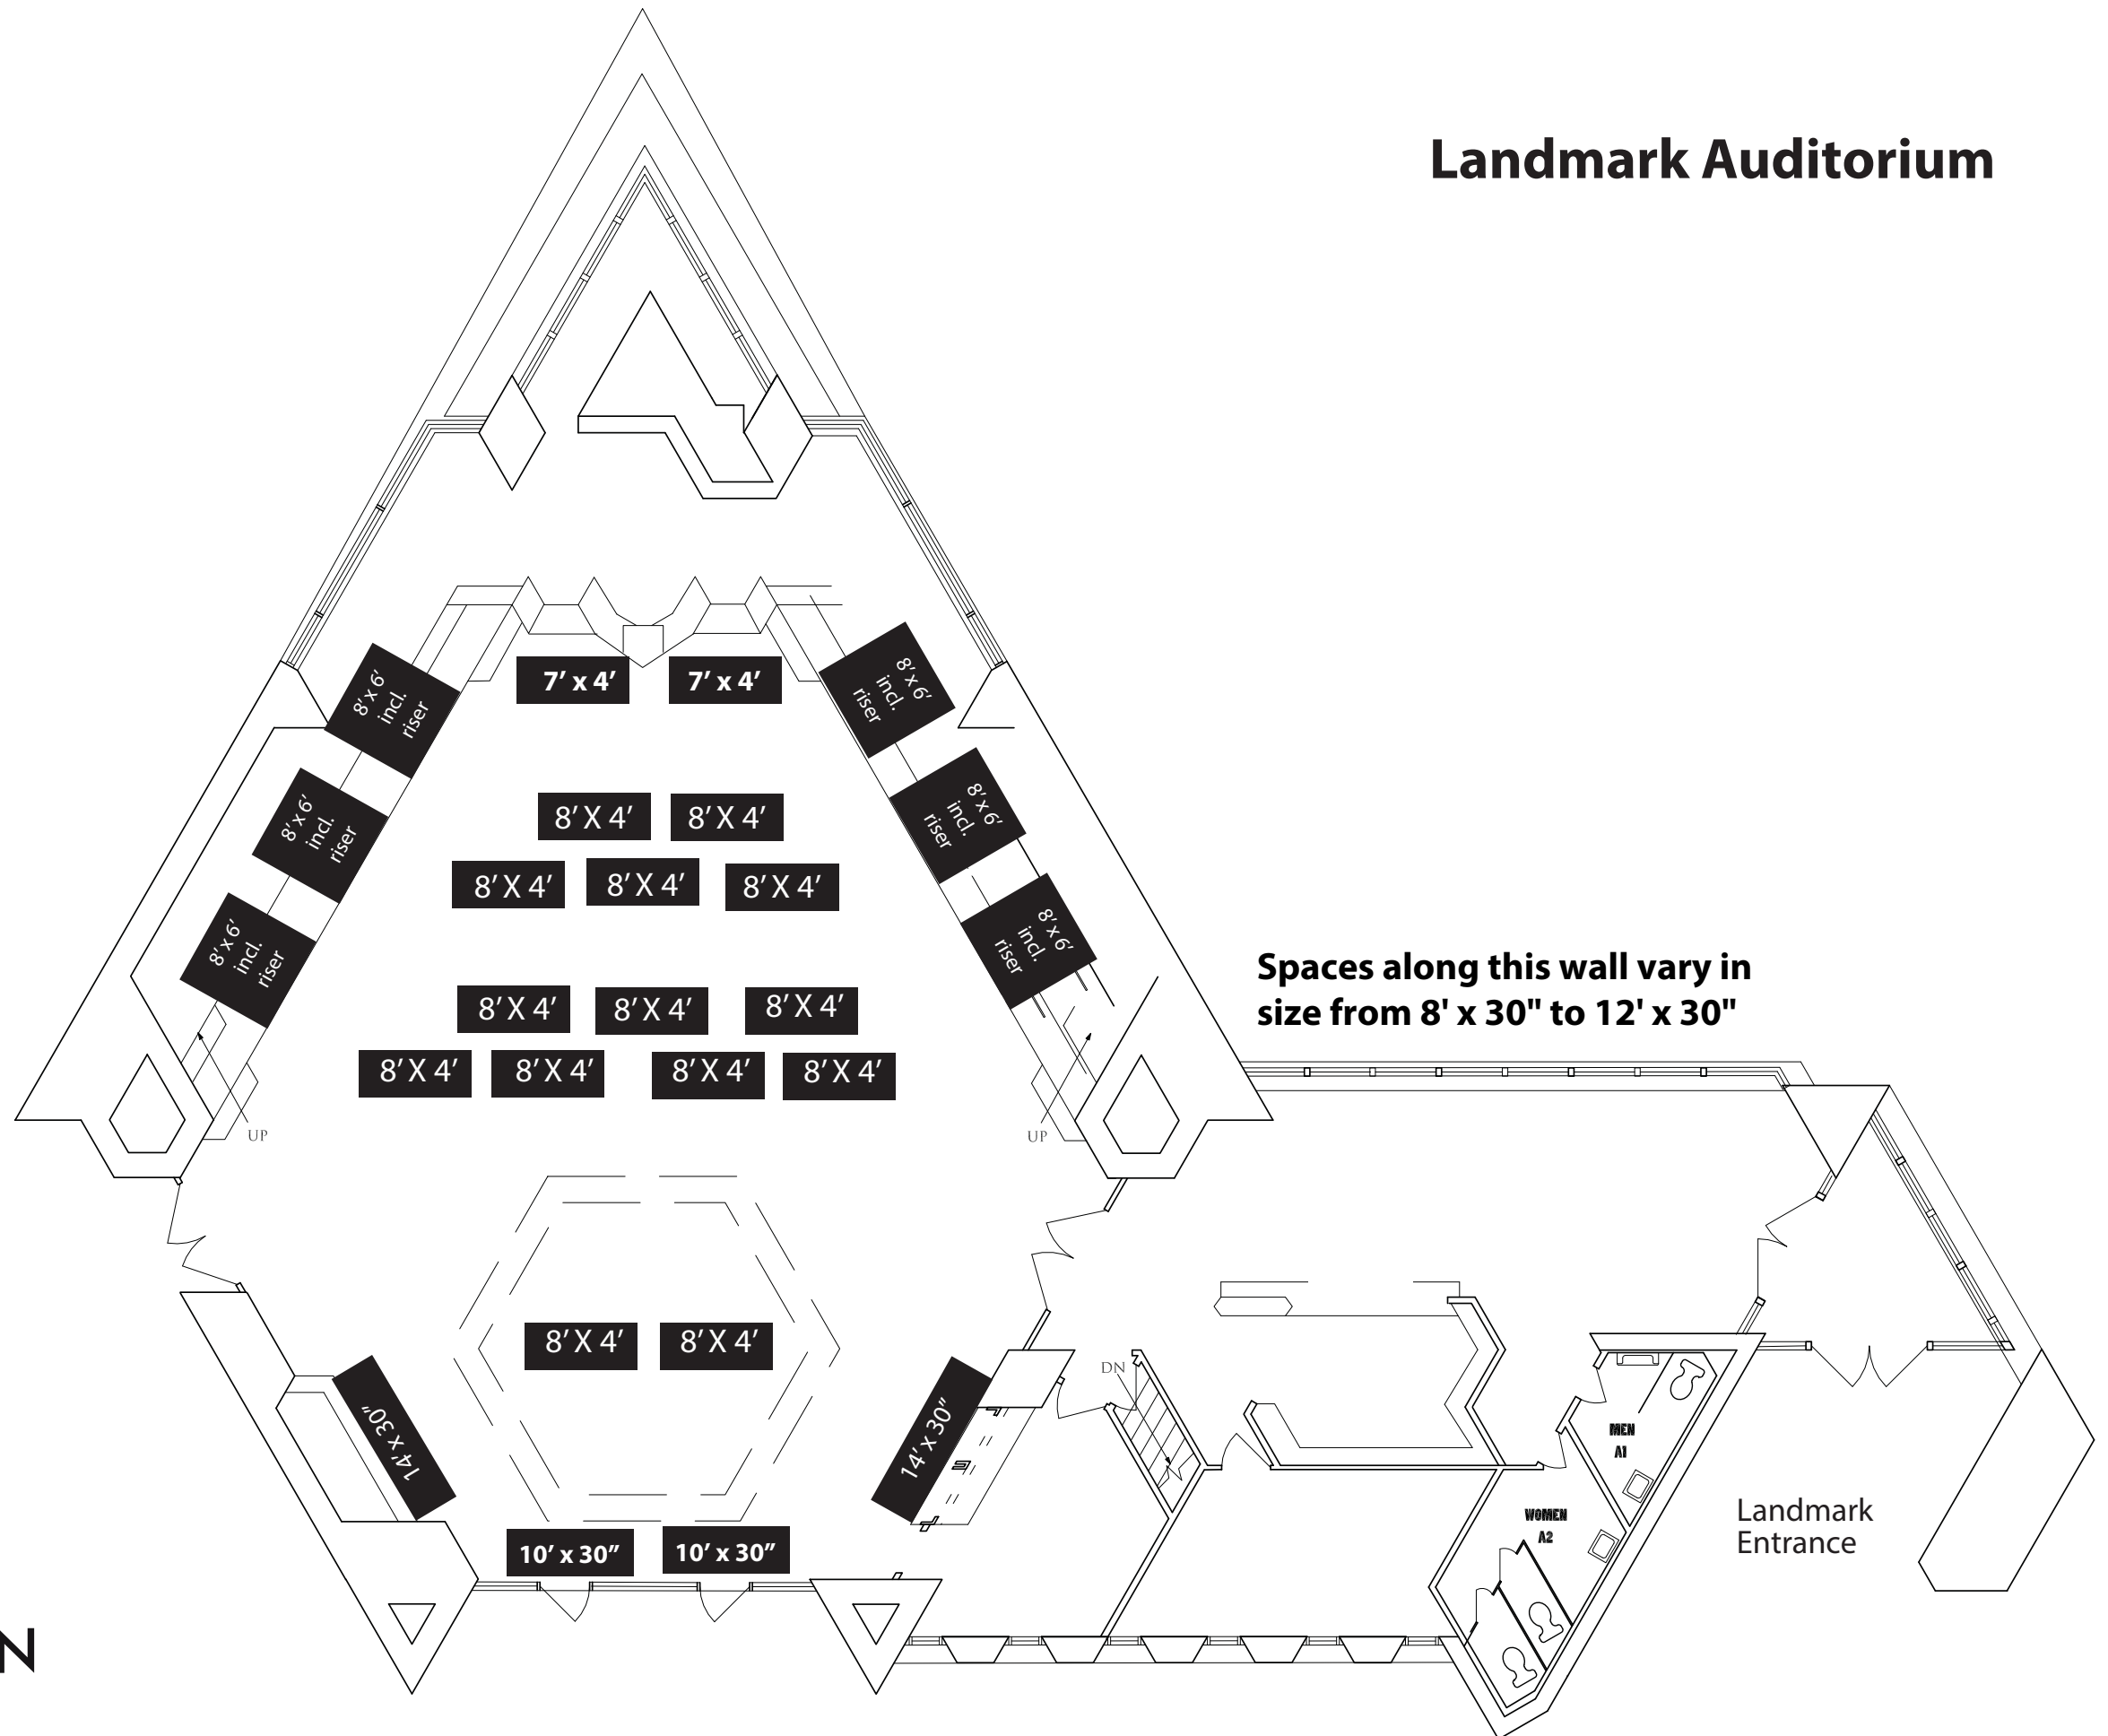

Gaebler Living Room

Loggia

Spaces along this window wall vary in size from 8' x 30" to 14' x 30"

Landmark Auditorium

Landmark Wing

All artists' booths will be placed in the Landmark Wing of our campus.