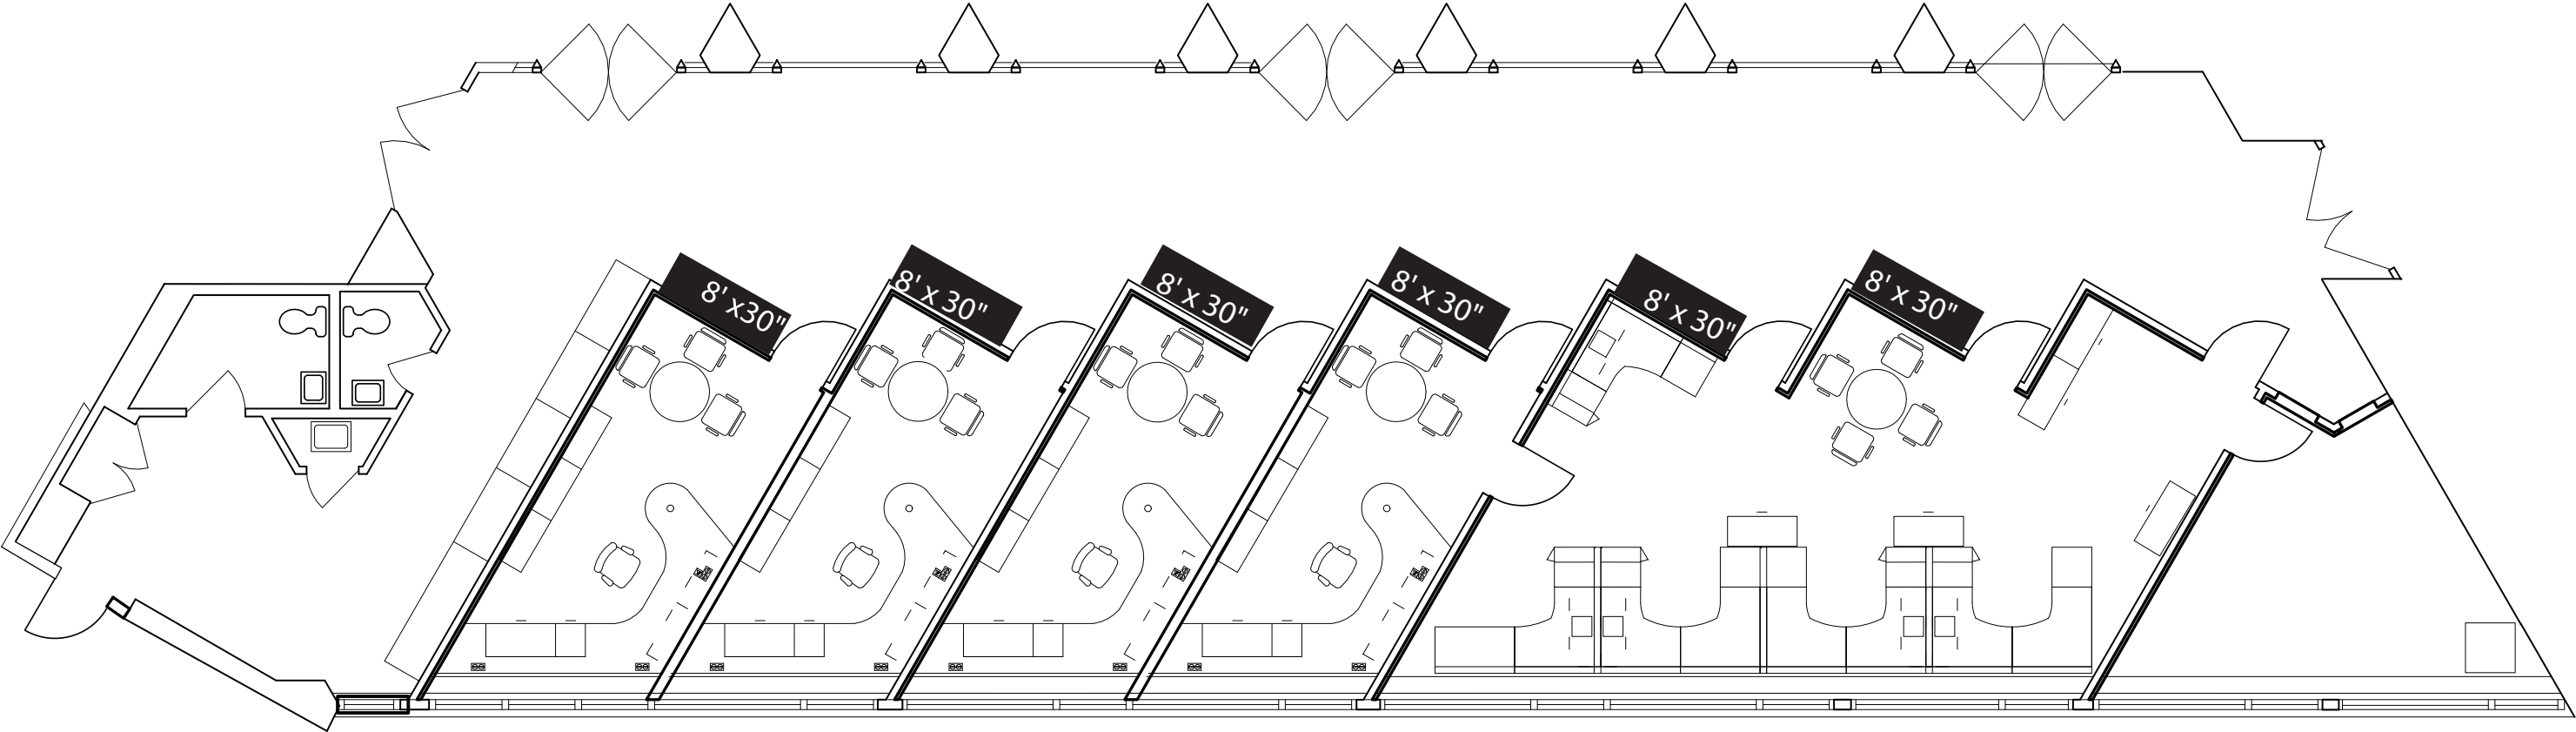

Gaebler Living Room

Loggia

Spaces along this window wall vary in size from 8' x 30" to 14' x 30"

Landmark Auditorium

Landmark Wing

All artists' booths will be placed in the Landmark Wing of our campus.