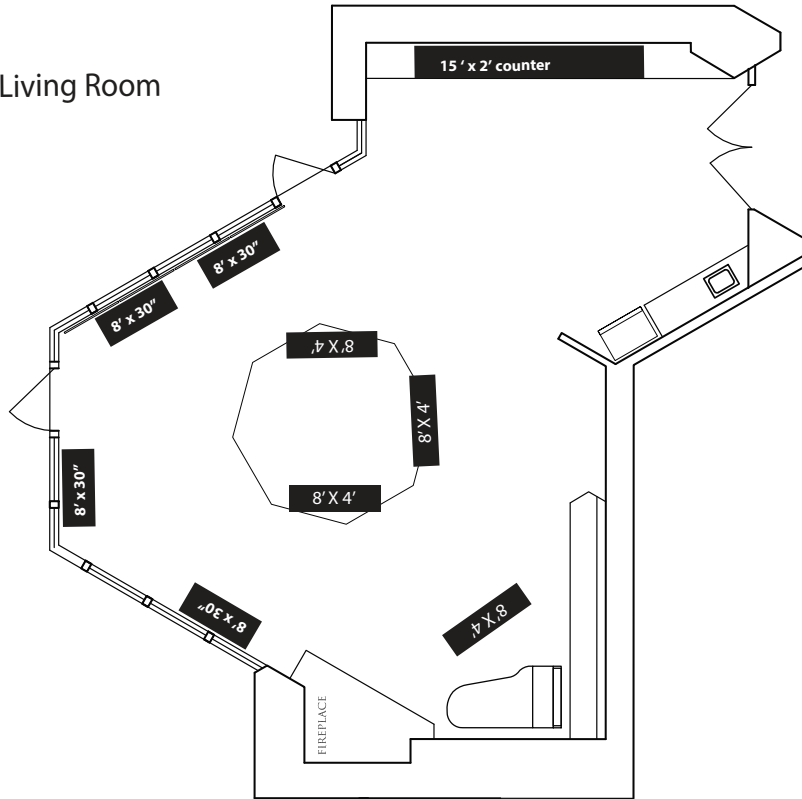

Art in the Wright Place

First Unitarian Society
900 University Bay Dr
Madison WI 53705

These diagrams are to help you decide what size space you want to request. We will do our best to provide your requested location. If we can't accommodate your size request, we will contact you to negotiate an alternative.

Gaebler Living Room

These diagrams are to help you decide what size space you want to request. We will do our best to provide your requested location. If we can't accommodate your size request, we will contact you to negotiate an alternative.