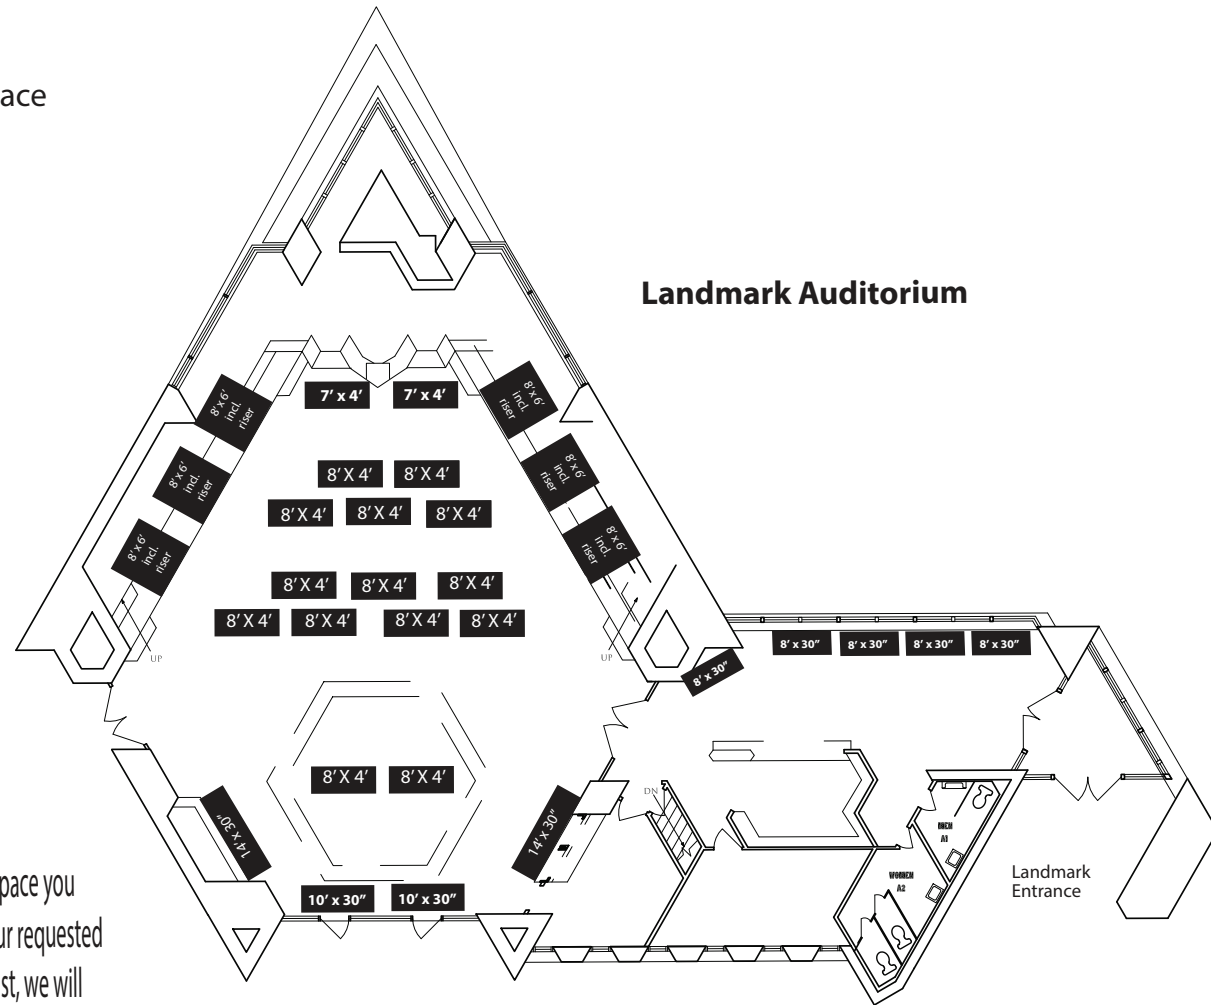

Art in the Wright Place

First Unitarian Society
900 University Bay Dr
Madison WI 53705

These diagrams are to help you decide what size space you want to request. We will do our best to provide your requested location. If we can't accommodate your size request, we will contact you to negotiate an alternative.

Gaebler Living Room

These diagrams are to help you decide what size space you want to request. We will do our best to provide your requested location. If we can't accommodate your size request, we will contact you to negotiate an alternative.